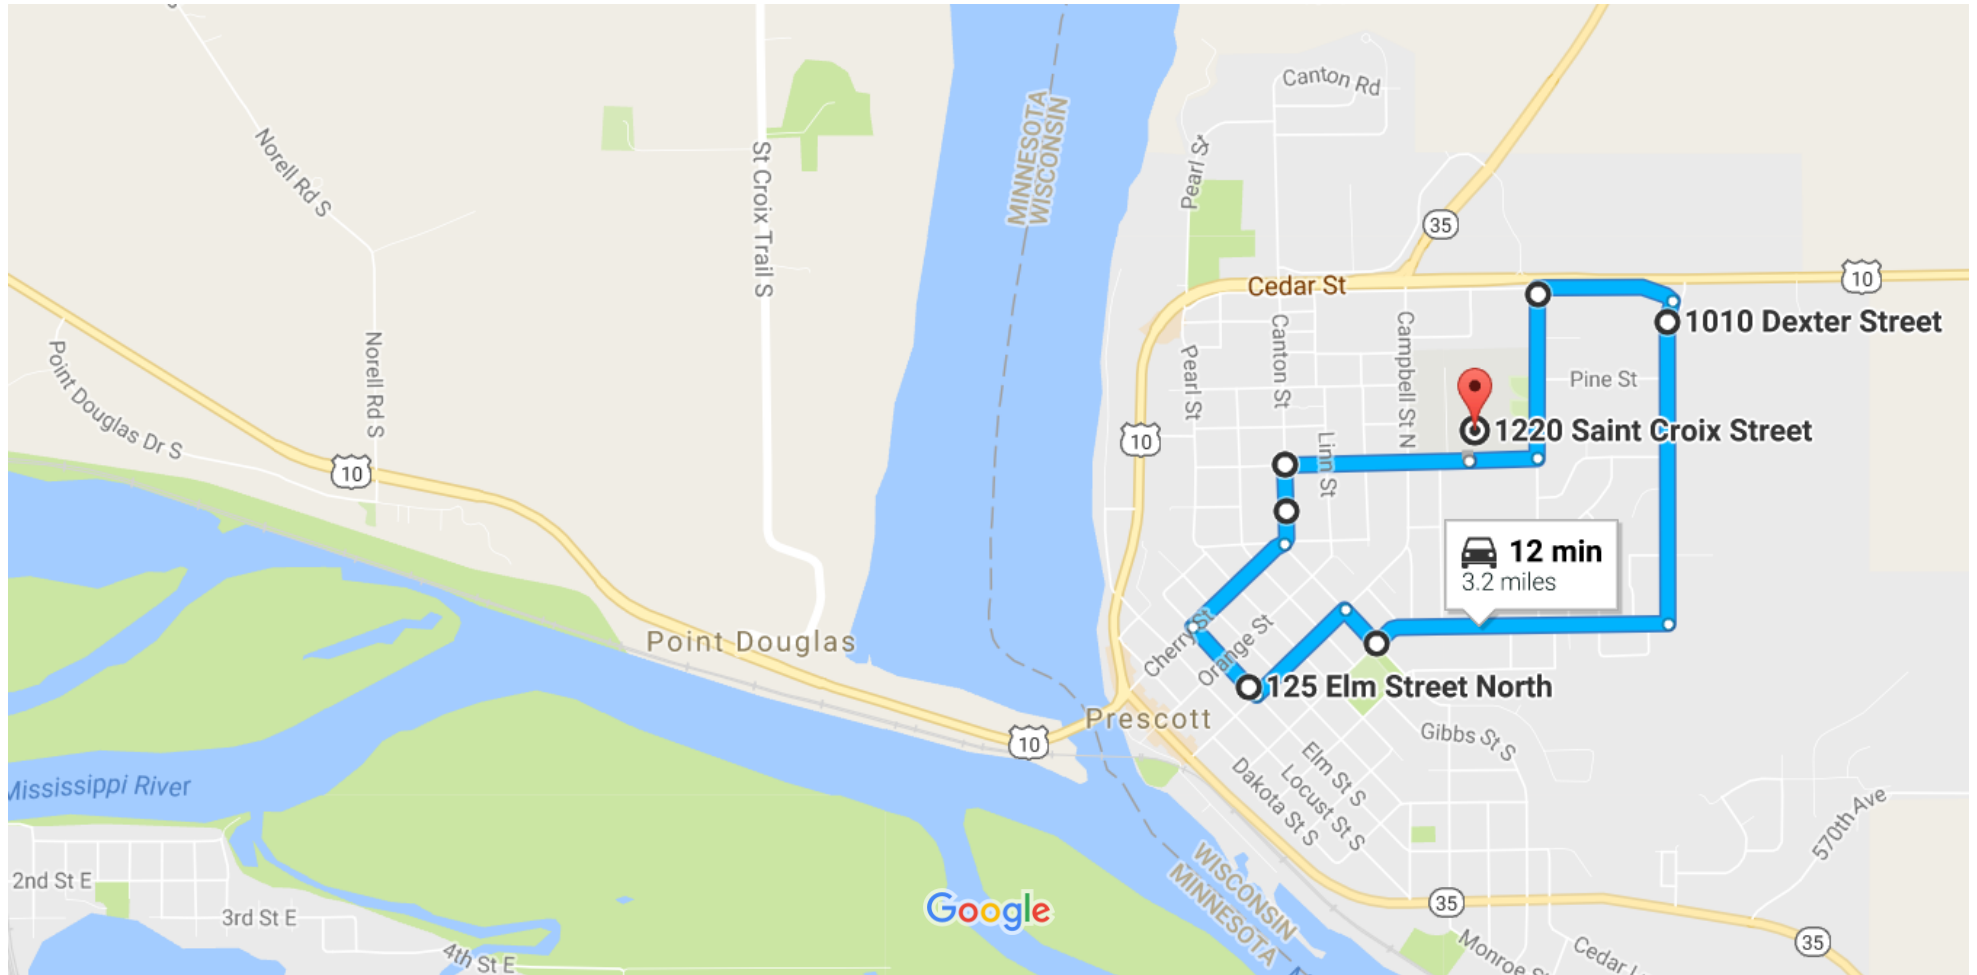

1220 St Croix St, Prescott, WI to 1220 St Croix St, Prescott, WI

Drive 3.2 miles, 12 min

Map data ©2016 Google 2000 ft

via Borner St N and Orrin Rd
12 min without traffic

12 min
3.2 miles